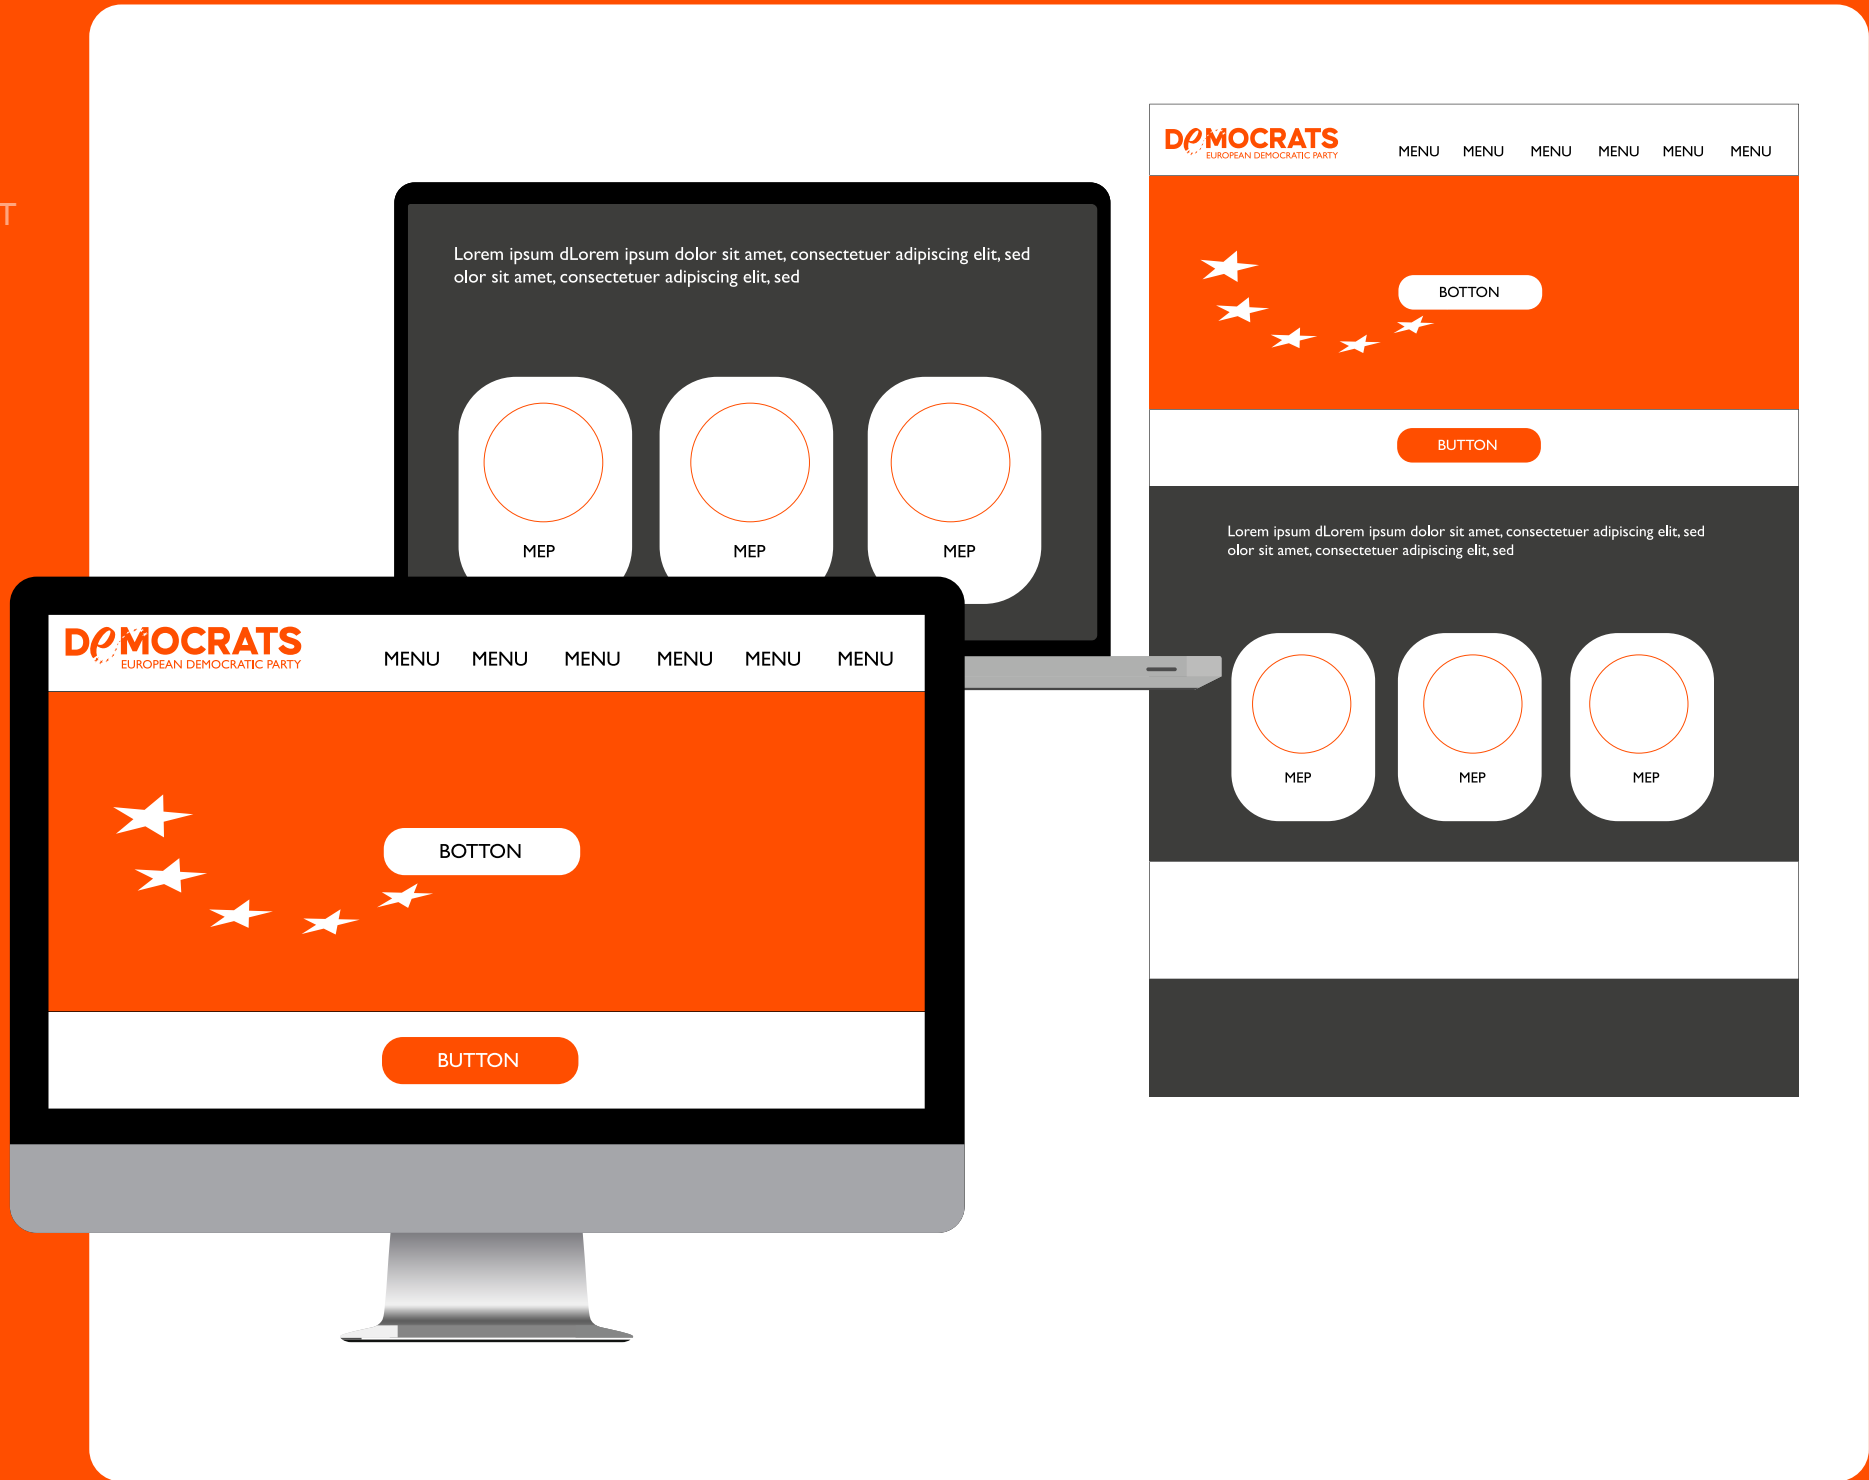

CONSTRUCTION
CLEAR SPACE
LANGUAGES
ICON
GRAPHIC ELEMENT
COLOURS
POSITION
FONT
APPLICATION

- WEB SITE
- VIDEO
- OFFICE
- SIGNAGE
- GADGET
- SOCIAL